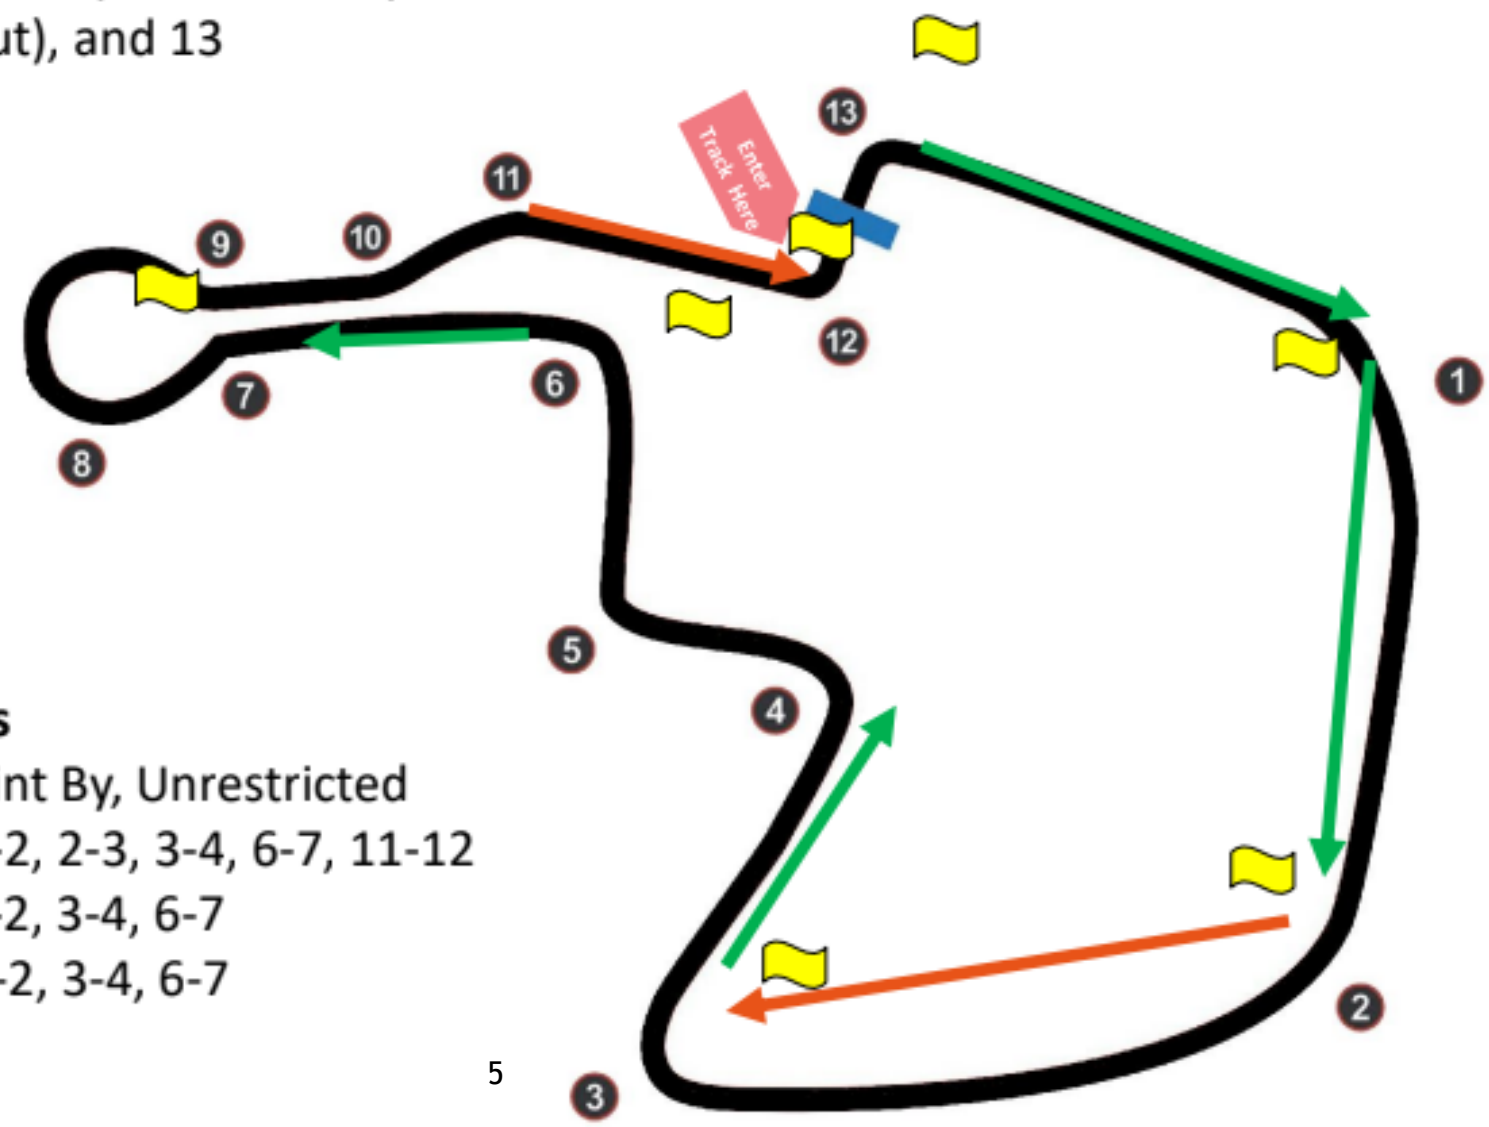

**Brainerd International Raceway Track Map**

# BIR Track Map – 13 Turns and Passing Policy

7 corner workers  
 at 1A, 2, 3, 6, 7/8 (same station),  
 12 (also pit out), and 13

## Passing Zones

Group A – Point By, Unrestricted

-  Group B – 13-2, 2-3, 3-4, 6-7, 11-12
-  Group C – 13-2, 3-4, 6-7
-  Group D – 13-2, 3-4, 6-7