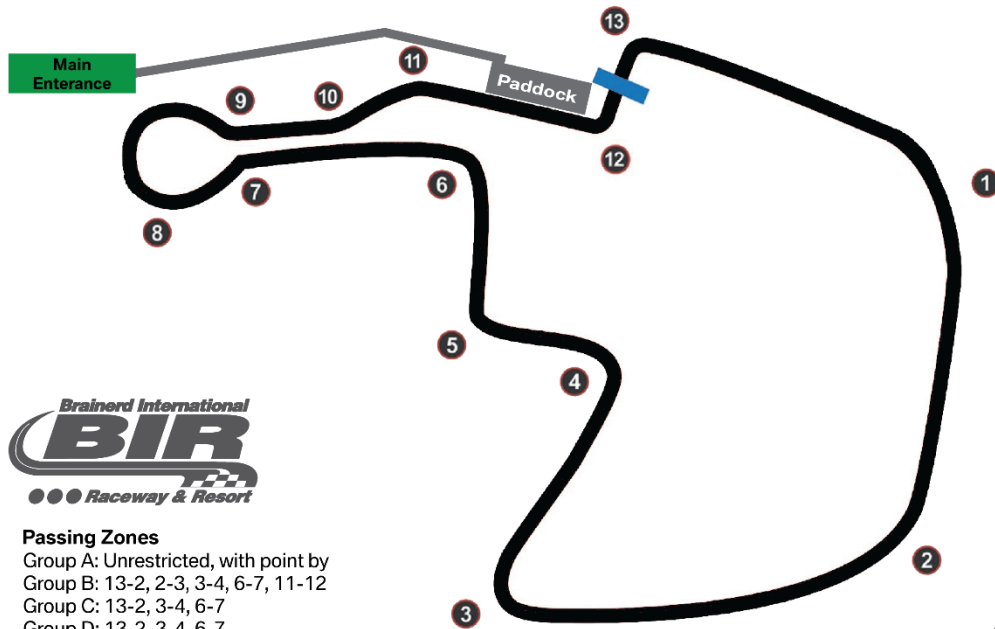

See the Passing section under Safety for details on passing.

Sommer Schnell
High Performance Driving School
www.sommerschnell.com

BMW Car Club
of America
North Star Chapter

BMW Car Club of America
North Star Chapter
www.northstarbmw.org
Version 2019-04-11
Copyright © 1980-2019

Event Preparation

Helmets

Helmets must be Snell EA (Elite Application), SA (Special Application), or M (Motorcycle) rated years 2015 or 2020. Year 2010 helmets will be allowed during this 11th-year standard release grace period. Snell rated helmets have a sticker similar to the one below, typically located behind some padding on the inside of the helmet. Double-check yours, it's not too late to rent one but it will be on June 1st!