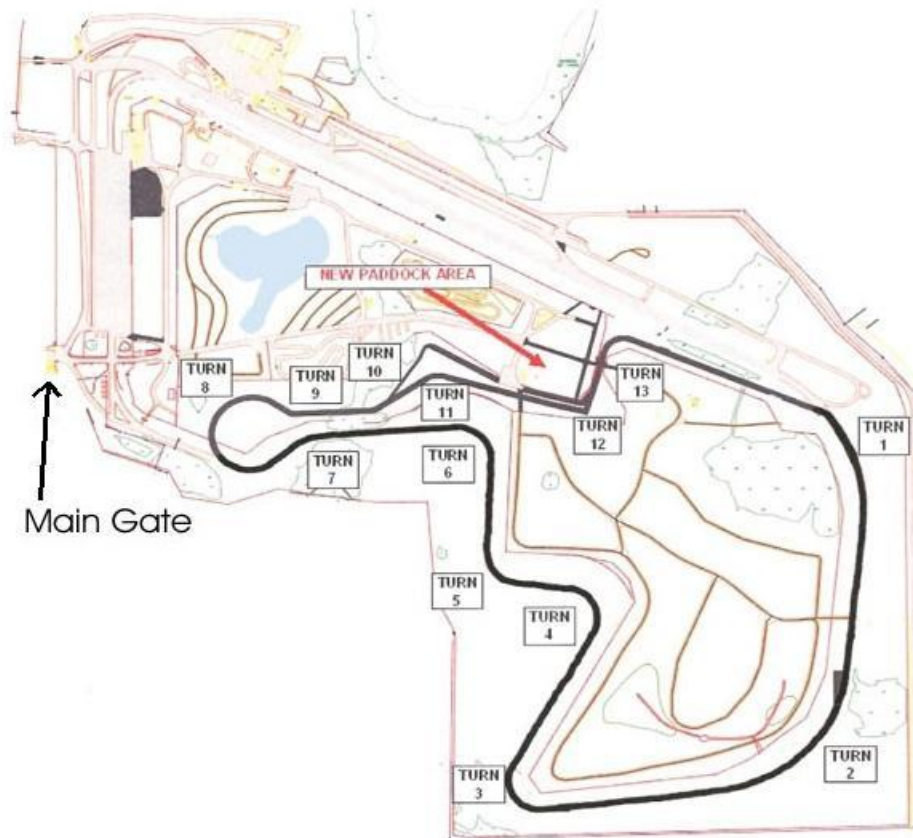

## Brainerd International Raceway Track Map

## Event Location

The school is held at Brainerd International Raceway, at 5523 Birchdale Rd, Brainerd, MN 56401.

We are using the 2.5 mile Competition (short) Course for the duration of this school.

After entering the main gates at Brainerd, continue straight over a bridge just beyond the gates and until passing two buildings on the right. The paddocks, labeled “New Paddock Area” below, will be located just beyond those buildings.

## Track Map

This is where the driving occurs! Newcomers to BIR benefit from learning the general layout of the track and corner numbers. Also, note the defined passing zones for groups B, C, and D listed in the image below. Passing zones are within the sections of the track between the corners identified as a passing zone. If the passing zone reads as “13-2” then passing is allowed from the exit of turn 13 to the braking zone of turn 2. The groups listed will correlate to the letter in front of your car number published on Motorsport Reg and on the packet you receive at registration. If your car number is C13 then that would put you in group C. Learn these passing zones!